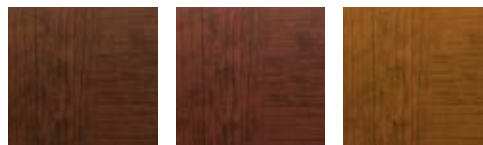

JDT Garage Door Service
602-703-9582
info@jdtgaragedoor.com

Classic™ Collection Model 9130 with Plain Short Windows; Shown in Ultra-Grain® Classic Cherry Finish Paint Option

FEATURES

- The painted steel surface simulates a real stained door without the hassles of staining and the ongoing maintenance of wood.
- For Gallery® and Classic™ Collection doors, the woodgrain pattern is bi-directional, running horizontal on stiles and vertical on panels, while on the Modern Steel™ Collection, the woodgrain runs uni-directional for an authentic, architecturally accurate look.
- Available in Walnut, Dark, Cherry, Medium and Slate Finishes that complement entry doors, shutters and other exterior stained wood products.
- Available on select 3-layer Gallery®, Modern Steel™ and Classic™ Collection models.
- The exterior surface texture complements the woodgrain pattern being used. For Gallery® and Classic™ Collection doors, a stucco texture accentuates the bi-directional pattern, while on the Modern Steel™ Collection, a woodgrain surface texture helps to make the door appear true to life.
- Available for select WINDCODE® applications.

Window frames, grilles and inserts are color matched to coordinate with each finish. All window options are available.

FINISHES

GALLERY® COLLECTION ULTRA-GRAIN® OAK FINISHES

Walnut Finish Dark Finish Medium Finish Slate Finish

MODERN STEEL™ COLLECTION ULTRA-GRAIN® CYPRESS FINISHES

Walnut Finish Cherry Finish Medium Finish Slate Finish

CLASSIC™ COLLECTION ULTRA-GRAIN® CLASSIC FINISHES

Walnut Finish Cherry Finish Medium Finish

Note: Due to the printing process, color may vary from actual product color. Please see your Clopay Dealer for actual color sample.