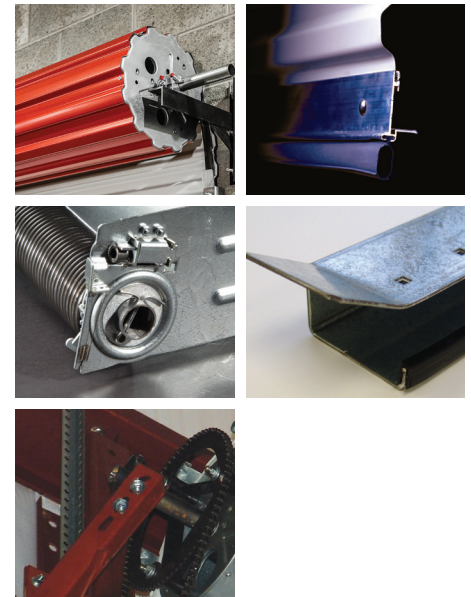

The 2500 Series is wind rated up to 12' wide.
The pressure rating increases as the door width decreases.

JDT Garage Door Service
602-703-9582
info@jdtgaragedoor.com

(800) 542-0501 • info@dbci.com • www.dbci.com