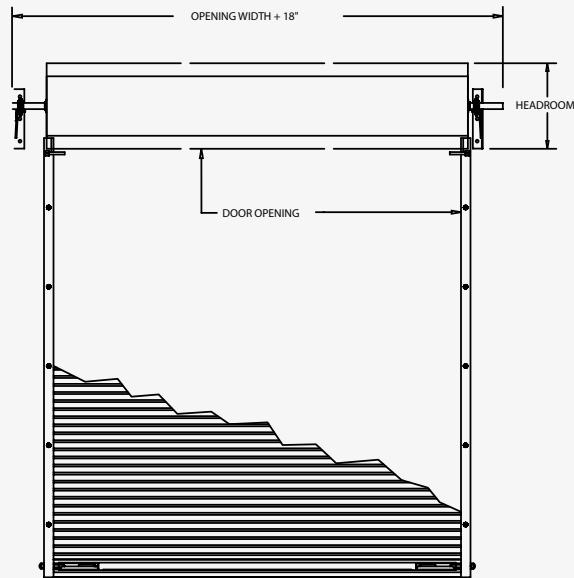

↑ HEADROOM  
20" (UP TO 10')  
22" (10'-14')  
↓ 24" (OVER 14')

WARRANTY  
**30/25**  
FILM/CHALK-FADE

The 2500 Series is wind rated up to 12' wide.  
The pressure rating increases as the door width decreases.

### INTERIOR ELEVATION