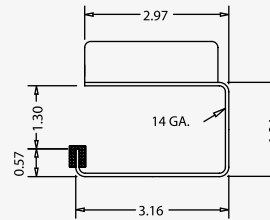

GUIDE DETAIL