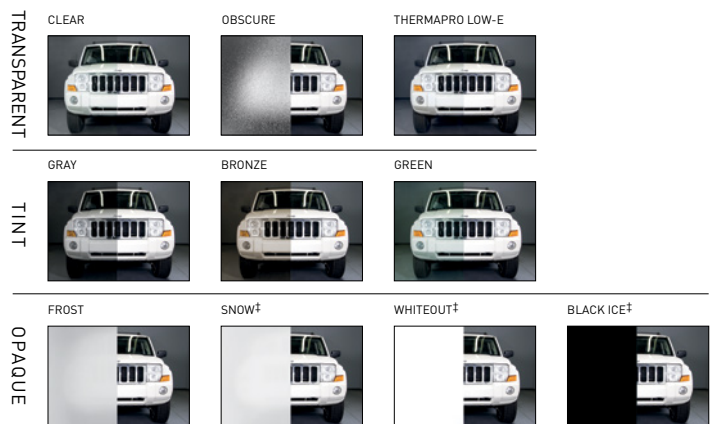

Glass

Glass is tempered and available as single pane or insulated.

[†]Laminated, not tempered. Insulated glass not available.

ENTRE/MATIC

Entrematic
165 Carriage Court
Winston-Salem, NC 27105
800.503.DOOR
www.amarr.com

YOUR LOCAL AMARR DEALER:

JDT Garage Door Service
602-703-9582
info@jdtgaragedoor.com